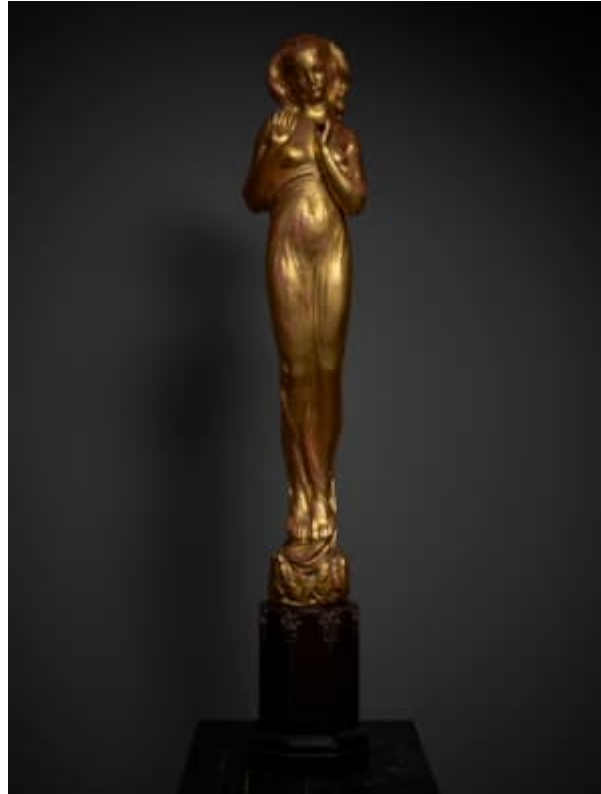

# Daniel Katz Gallery

ANTIQUITY TO THE TWENTIETH CENTURY

**Richard Garbe (Dalston, London 1876 - Hornchurch 1957)**

## **Flora**

129 cm high

Signed and dated 'Richard Garbe/ 1922' (on the reverse)