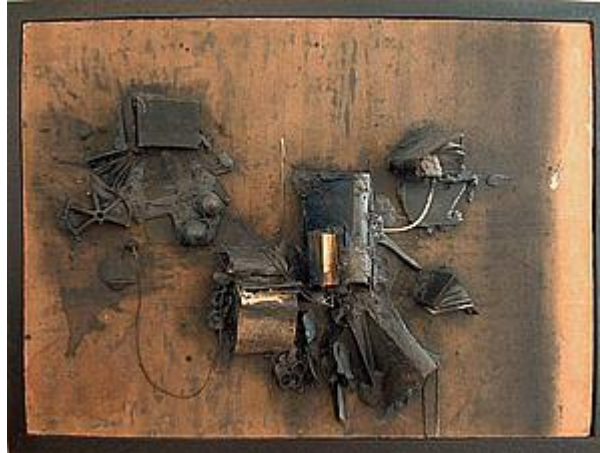

# Daniel Katz Gallery

ANTIQUITY TO THE TWENTIETH CENTURY

**John Latham (1921 - 2006)**

**Dante et Beatrice**

Circa: 1959

1959

136 x 164 cm (53 1/4 x 64 5/8 inches)